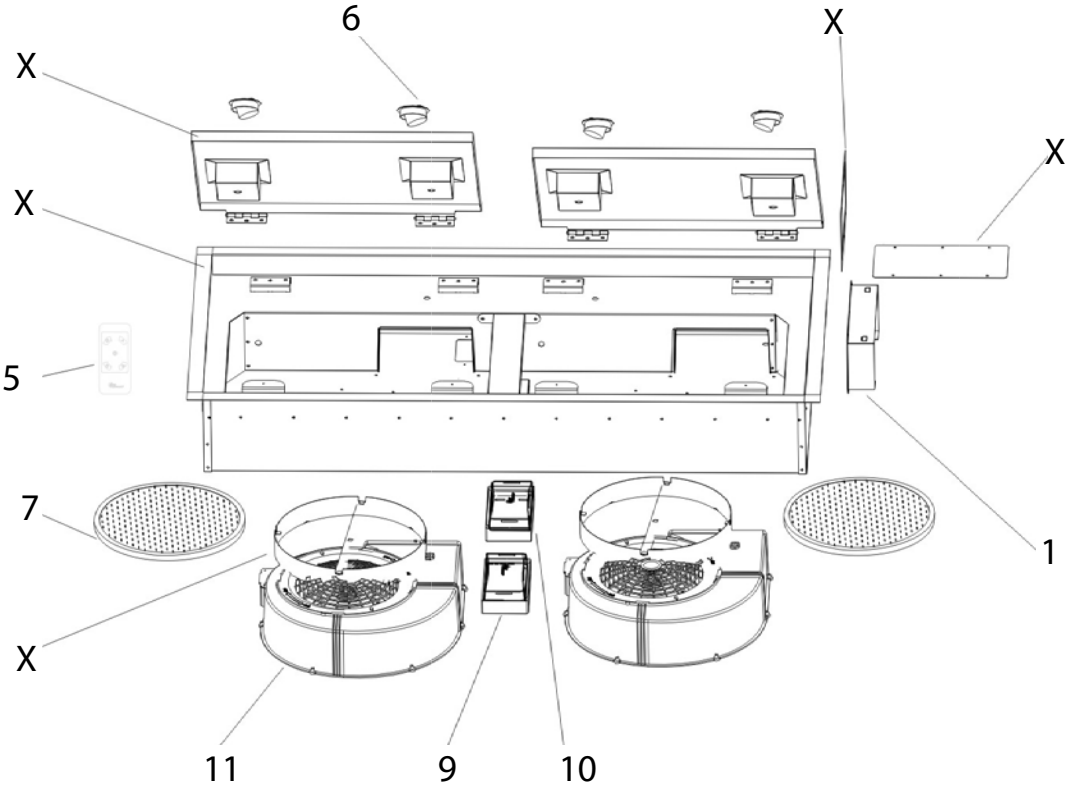

THERMEX

INTEGRATA

MONSUN

THERMEX

SPAREPART LIST INTEGRATA MONSUN

Position	Code	Thermex Code	Description
1		R520.17.1300.0	FLANGE
5		R520.17.1302.0	REMOTE CONTROL
6		R520.17.1000.0	HALOGEN LAMP
7		R520.17.2400.0	GREASE FILTER
*		P920.44.0445.0	FILTER SCREW
9		R520.17.1305.0	QF CIRCUIT BORD LIGHT (BLUE)
10		R520.17.1303.0	QF CIRCUIT BORD BUILT-IN MOTOR
10		R520.17.1304.0	QF CIRCUIT BOARD EXTERN MOTOR
11		R520.17.1301.0	MOTOR
X			No Spareparts