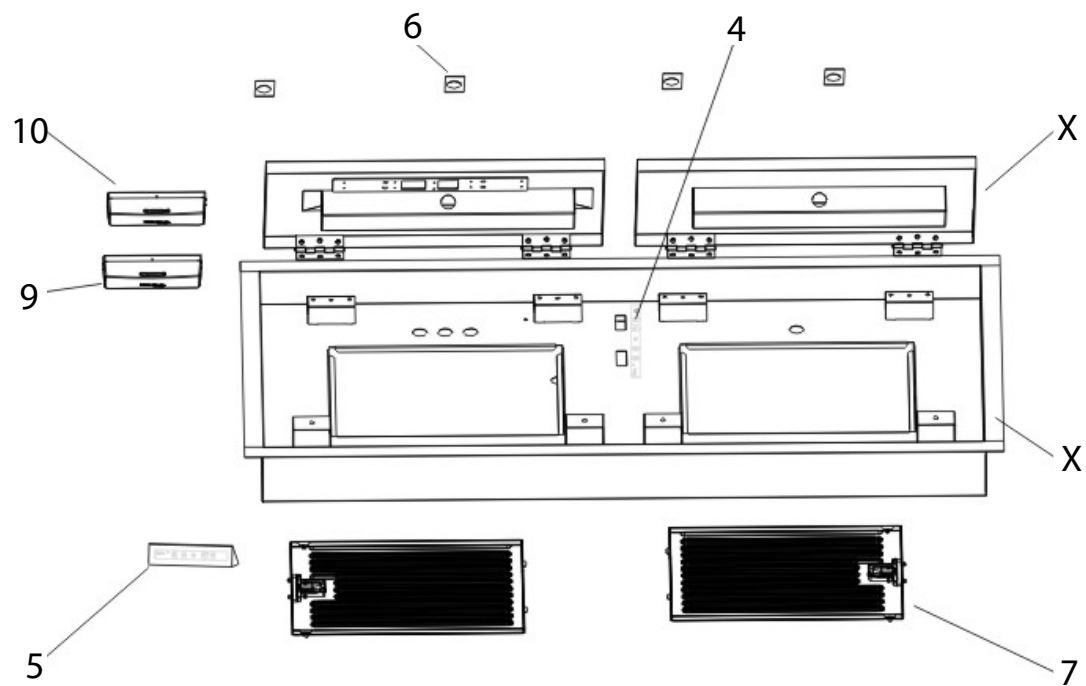

THERMEX INTEGRATA MISTRAL

THERMEX

SPAREPART LIST INTEGRATA ? ;EFD3>

Position	Code	Thermex Code	Description
4		R520.17.1006.0	RECEIVER REMOTE CONTROL
5		R520.17.1007.0	REMOTE CONTROL
6		R520.17.1000.0	HALOGEN LAMP
7		R520.17.1002.0	BAFFLE FILTER
9		R520.17.1004.0	QF CIRCUIT BORD HALOGEN LIGHT (BLUE)
10		R520.17.1003.0	QF CIRCUIT BOARD EXTERN MOTOR
X			No Spareparts